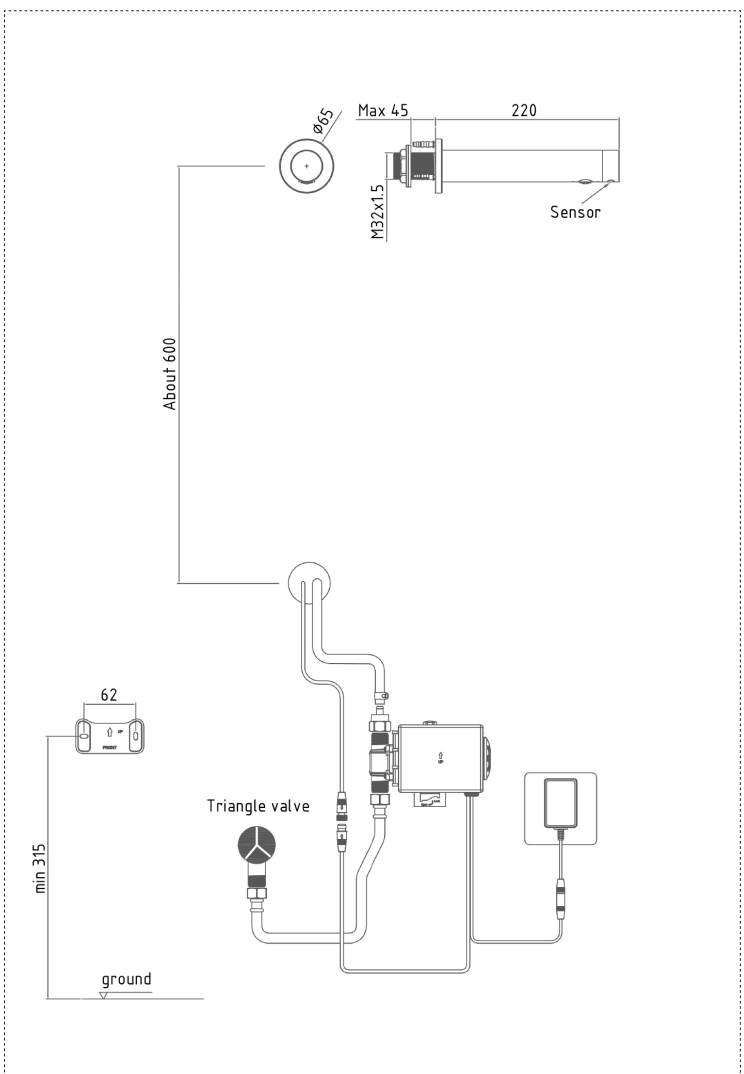

Touchless faucet Delta B

299-3202-0X

DESCRIPTION

Automatic touchless faucets and soap dispensers are hygienic and water efficient solution for your bathroom or public restrooms, such as schools, hospitals, airports, restaurants, shopping malls, cinemas. Using sensor beams the automatic faucet or soap dispenser determines when an object is in front of it and automatically turns on and automatically turn off when there is no motion.

SPECIFICATION

Type	wall-mounted faucet
Sensor type	Infra-red(IR) sensor activation
Flow rate	2.0 l/min
Power supply	AC (110-240V)+DC (6V - 4x1.5V alkaline battery)
Power consumption (faucet)	Active mode≤3.5W, Standby mode≤ 0.8mW
Sensing distance	10-30 cm (adjustable by regular magnet)
Warranty	2 years
Certificate	WRAS and CE approved

TECHNICAL DATA

POSSIBLE SURFACE FINISHING

<p>Chrome plated (CP)</p> <p>299-3202-01</p>	<p>Black mat (BM)</p> <p>299-3202-02</p>
<p>Brushed Nickel (BN)</p> <p>299-3202-03</p>	<p>Brushed Gold (BG)</p> <p>299-3202-04</p>