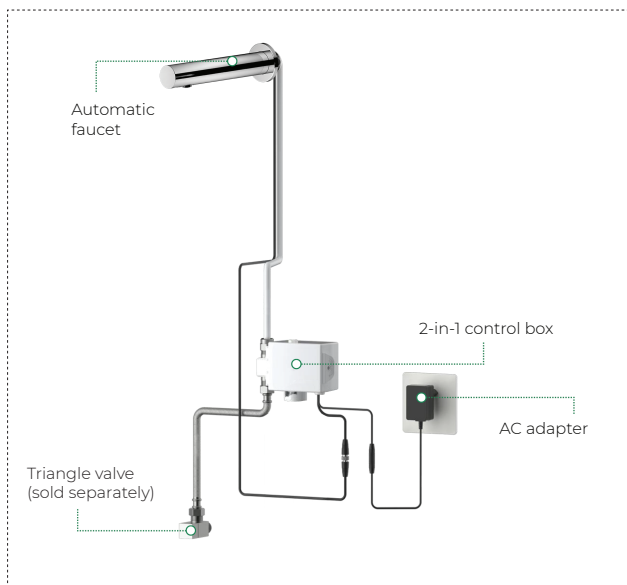

TECHNICAL DATA

POSSIBLE SURFACE FINISHING

Chrome plated (CP) 299-3202-01	Black mat (BM) 299-3202-02
Brushed Nickel (BN) 299-3202-03	Brushed Gold (BG) 299-3202-04